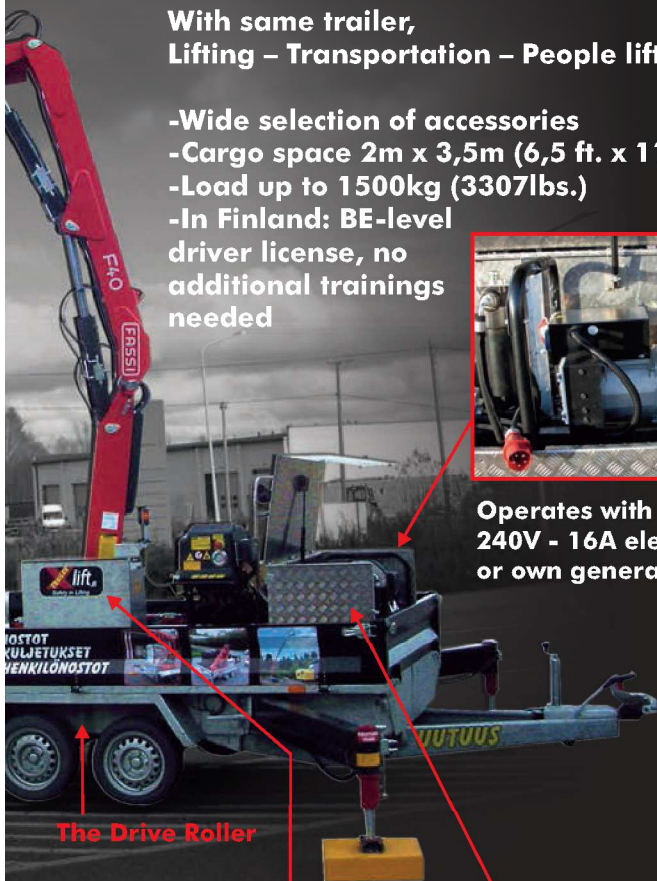

NEW PRODUCT!

- Horizontal reach up to 9.15m / 305kg (30ft / 670 lbs.)
- Vertical reach up to 12m (39 ft.)
- Max. lifting capacity 995kg (2193 lbs.)

Lighting

- 7 very efficient working lights
- 5 warning lights

Personal basket

Radio remote control for safe and accurate control

Robust outriggers

Fast and easy personal basket installation

Compact

Height 2,35m (7,7 ft.) and width 2.0m (6,5 ft.)
Large cargo space

QUALITY

RELIABILITY

X-LIFT TRAILER

With same trailer,
Lifting – Transportation – People lifting

- Wide selection of accessories
- Cargo space 2m x 3,5m (6,5 ft. x 11,4 ft)
- Load up to 1500kg (3307lbs.)
- In Finland: BE-level driver license, no additional trainings needed

Operates with 3-phase,
240V - 16A electric power
or own generator

The Drive Roller

Certified control- and
safety equipment

Innovative and safe
hydraulics

New reachability!