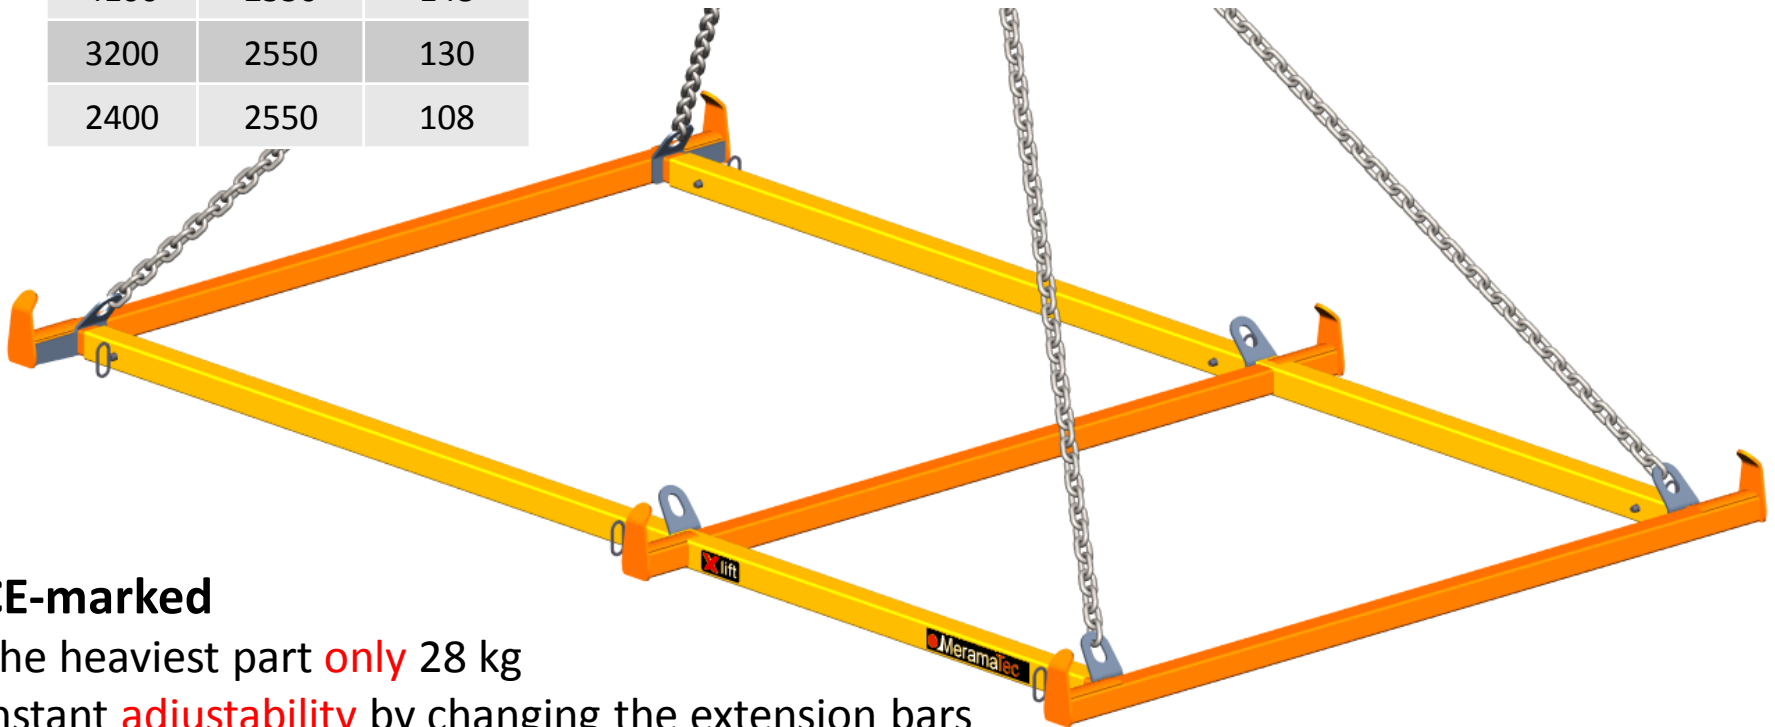

BOAT LIFTING FRAME 800-VNK-10

WLL 10tn/45° 7,5tn/60°		
Length	Width	Weight
4100	2550	148
3200	2550	130
2400	2550	108

CE-marked

The heaviest part **only** 28 kg

Instant **adjustability** by changing the extension bars

Quick to disassemble